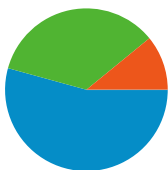

Site Usage

595,811 Visits

28.58% Bounce Rate

2,370,934 Pageviews

00:02:56 Avg. Time on Site

3.98 Pages/Visit

15.99% % New Visits

Visitors Overview

Visitors
 140,700

Content Overview

Pages	Pageviews	% Pageviews
/serije	344,403	14.53%
/	251,629	10.61%
/prijevod/last	169,898	7.17%
/serije/index/t	82,060	3.46%
/serije/index/c	44,459	1.88%

Traffic Sources Overview

All traffic sources sent a total of 595,811 visits

-  **54.27%** Direct Traffic
-  **10.91%** Referring Sites
-  **34.82%** Search Engines

-  **Direct Traffic**
323,375.00 (54.27%)
-  **Search Engines**
207,448.00 (34.82%)
-  **Referring Sites**
64,983.00 (10.91%)
-  **Other**
5 (> 0.00%)

Top Content

Pages	Pageviews	% Pageviews
/serije	344,403	14.53%
/	251,629	10.61%
/prijevod/last	169,898	7.17%
/serije/index/t	82,060	3.46%
/serije/index/c	44,459	1.88%

595,811 visits came from 99 countries/territories