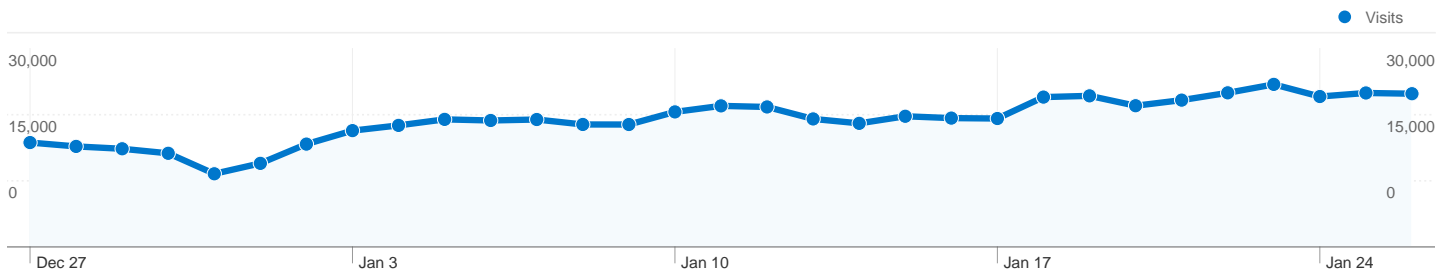

Site Usage

595,811 Visits

28.58% Bounce Rate

2,370,934 Pageviews

00:02:56 Avg. Time on Site

3.98 Pages/Visit

15.99% % New Visits

Visitors Overview

Visitors
 140,700

Content Overview

Pages	Pageviews	% Pageviews
/serije	344,403	14.53%
/	251,629	10.61%
/prijevod/last	169,898	7.17%
/serije/index/t	82,060	3.46%
/serije/index/c	44,459	1.88%

Traffic Sources Overview

- **Direct Traffic**
323,375.00 (54.27%)
- **Search Engines**
207,448.00 (34.82%)
- **Referring Sites**
64,983.00 (10.91%)
- **Other**
5 (> 0.00%)

Map Overlay

140,700 people visited this site

- 595,811** Visits
- 140,700** Absolute Unique Visitors
- 2,370,934** Pageviews
- 3.98** Average Pageviews
- 00:02:56** Time on Site
- 28.58%** Bounce Rate
- 15.99%** New Visits

All traffic sources sent a total of 595,811 visits

-  **54.27%** Direct Traffic
-  **10.91%** Referring Sites
-  **34.82%** Search Engines

-  **Direct Traffic**
323,375.00 (54.27%)
-  **Search Engines**
207,448.00 (34.82%)
-  **Referring Sites**
64,983.00 (10.91%)
-  **Other**
5 (> 0.00%)