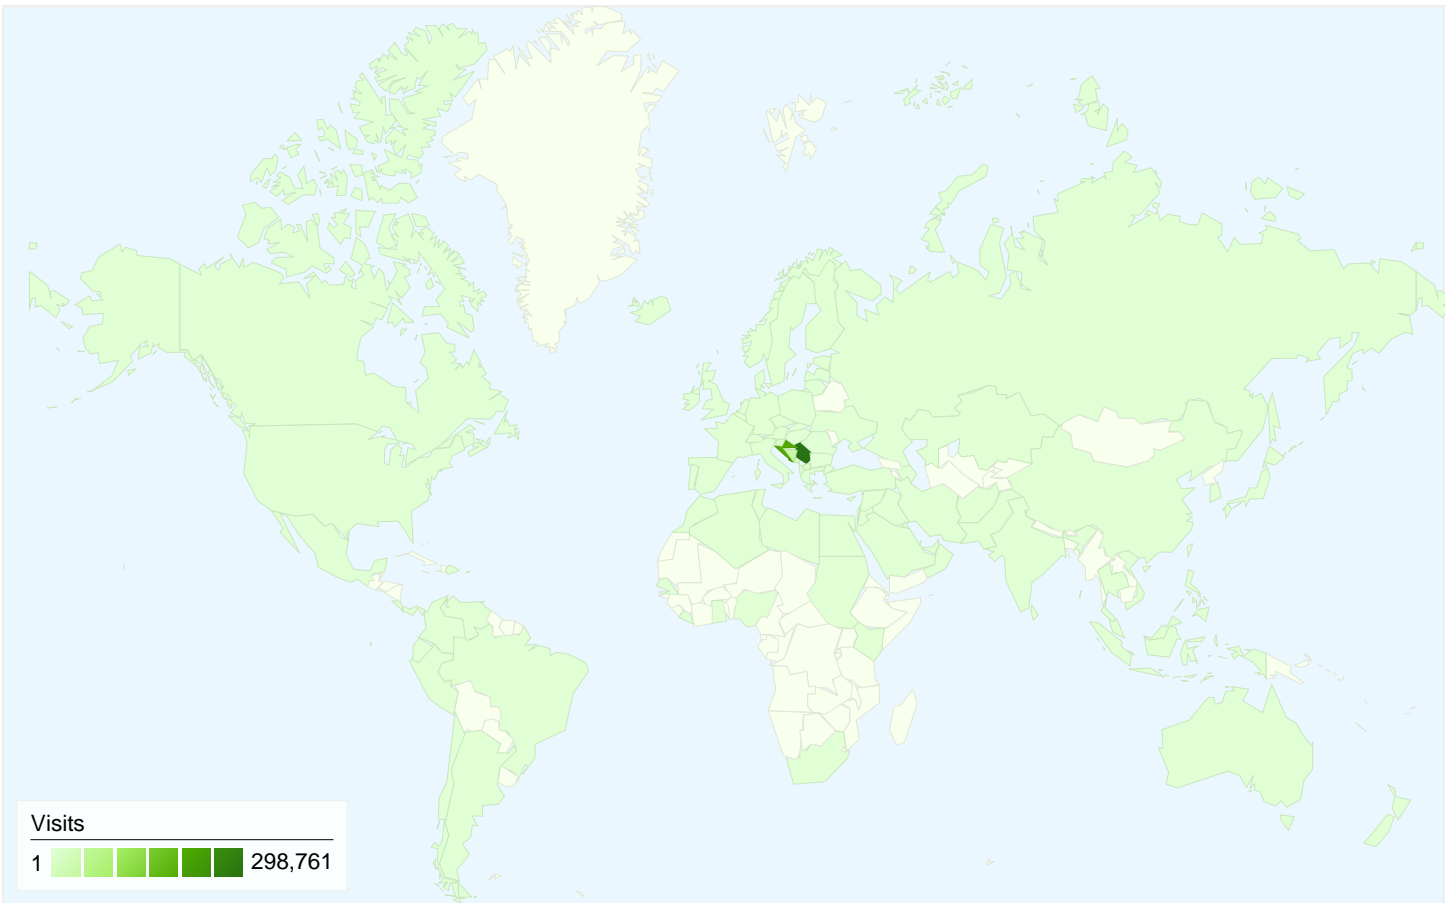

- **Direct Traffic**
323,375.00 (54.27%)
- **Search Engines**
207,448.00 (34.82%)
- **Referring Sites**
64,983.00 (10.91%)
- **Other**
5 (> 0.00%)

Map Overlay

140,700 people visited this site

- 595,811** Visits
- 140,700** Absolute Unique Visitors
- 2,370,934** Pageviews
- 3.98** Average Pageviews
- 00:02:56** Time on Site
- 28.58%** Bounce Rate
- 15.99%** New Visits

All traffic sources sent a total of 595,811 visits

-  **54.27%** Direct Traffic
-  **10.91%** Referring Sites
-  **34.82%** Search Engines

-  **Direct Traffic**
323,375.00 (54.27%)
-  **Search Engines**
207,448.00 (34.82%)
-  **Referring Sites**
64,983.00 (10.91%)
-  **Other**
5 (> 0.00%)

Pages on this site were viewed a total of 2,370,934 times

2,370,934 Pageviews

1,968,172 Unique Views

28.58% Bounce Rate

AdSense Performance

1,573,768 AdSense Page Impressions

\$9.37 AdSense Revenue

3,223,396 AdSense Unit Impressions

Top Content

Pages	Pageviews	% Pageviews
/serije	344,403	14.53%
/	251,629	10.61%
/prijevod/last	169,898	7.17%
/serije/index/t	82,060	3.46%
/serije/index/c	44,459	1.88%

595,811 visits came from 99 countries/territories