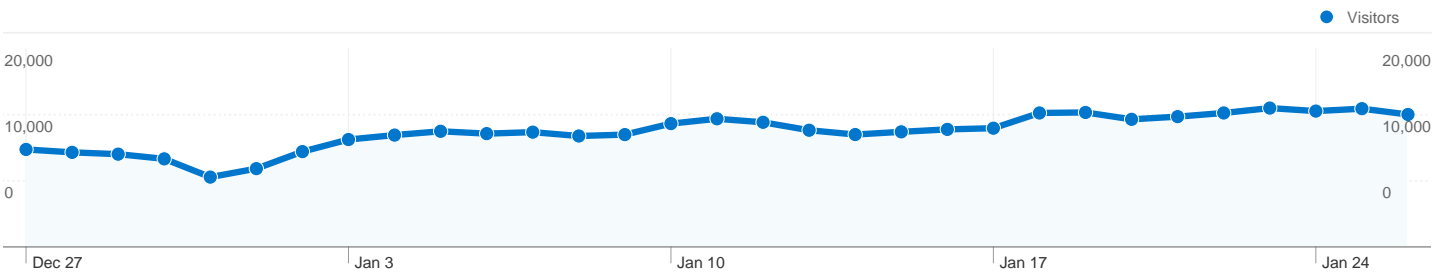

Site Usage

595,811 Visits

28.58% Bounce Rate

2,370,934 Pageviews

00:02:56 Avg. Time on Site

3.98 Pages/Visit

15.99% % New Visits

Visitors Overview

Visitors
 140,700

Content Overview

Pages	Pageviews	% Pageviews
/serije	344,403	14.53%
/	251,629	10.61%
/prijevod/last	169,898	7.17%
/serije/index/t	82,060	3.46%
/serije/index/c	44,459	1.88%

Traffic Sources Overview

- **Direct Traffic**
323,375.00 (54.27%)
- **Search Engines**
207,448.00 (34.82%)
- **Referring Sites**
64,983.00 (10.91%)
- **Other**
5 (> 0.00%)

Map Overlay

140,700 people visited this site

- 595,811** Visits
- 140,700** Absolute Unique Visitors
- 2,370,934** Pageviews
- 3.98** Average Pageviews
- 00:02:56** Time on Site
- 28.58%** Bounce Rate
- 15.99%** New Visits

All traffic sources sent a total of 595,811 visits

-  **54.27%** Direct Traffic
-  **10.91%** Referring Sites
-  **34.82%** Search Engines

-  **Direct Traffic**
323,375.00 (54.27%)
-  **Search Engines**
207,448.00 (34.82%)
-  **Referring Sites**
64,983.00 (10.91%)
-  **Other**
5 (> 0.00%)