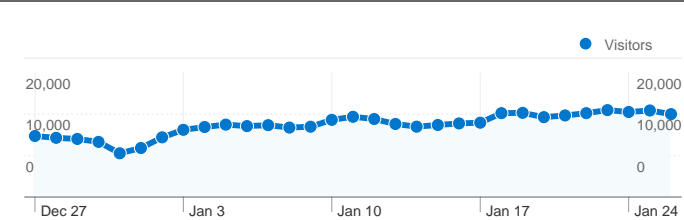

Site Usage

595,811 Visits

28.58% Bounce Rate

2,370,934 Pageviews

00:02:56 Avg. Time on Site

3.98 Pages/Visit

15.99% % New Visits

Visitors Overview

Visitors
 140,700

Content Overview

Pages	Pageviews	% Pageviews
/serije	344,403	14.53%
/	251,629	10.61%
/prijevod/last	169,898	7.17%
/serije/index/t	82,060	3.46%
/serije/index/c	44,459	1.88%

Traffic Sources Overview

- **Direct Traffic**
323,375.00 (54.27%)
- **Search Engines**
207,448.00 (34.82%)
- **Referring Sites**
64,983.00 (10.91%)
- **Other**
5 (> 0.00%)

Map Overlay

140,700 people visited this site

- 595,811** Visits
- 140,700** Absolute Unique Visitors
- 2,370,934** Pageviews
- 3.98** Average Pageviews
- 00:02:56** Time on Site
- 28.58%** Bounce Rate
- 15.99%** New Visits

Pages on this site were viewed a total of 2,370,934 times

2,370,934 Pageviews

1,968,172 Unique Views

28.58% Bounce Rate

AdSense Performance

1,573,768 AdSense Page Impressions

\$9.37 AdSense Revenue

3,223,396 AdSense Unit Impressions