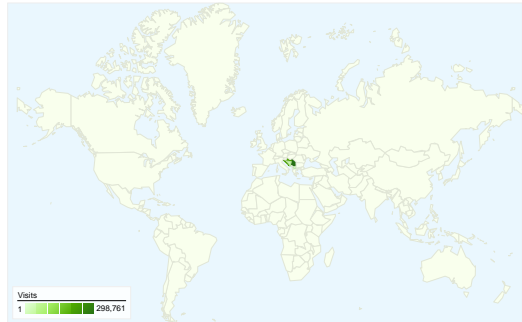

Visitors
 140,700

Content Overview

Pages	Pageviews	% Pageviews
/serije	344,403	14.53%
/	251,629	10.61%
/prijevod/last	169,898	7.17%
/serije/index/t	82,060	3.46%
/serije/index/c	44,459	1.88%

Traffic Sources Overview

- **Direct Traffic**
323,375.00 (54.27%)
- **Search Engines**
207,448.00 (34.82%)
- **Referring Sites**
64,983.00 (10.91%)
- **Other**
5 (> 0.00%)

Map Overlay

140,700 people visited this site

- 595,811** Visits
- 140,700** Absolute Unique Visitors
- 2,370,934** Pageviews
- 3.98** Average Pageviews
- 00:02:56** Time on Site
- 28.58%** Bounce Rate
- 15.99%** New Visits

All traffic sources sent a total of 595,811 visits

-  **54.27%** Direct Traffic
-  **10.91%** Referring Sites
-  **34.82%** Search Engines

-  **Direct Traffic**
323,375.00 (54.27%)
-  **Search Engines**
207,448.00 (34.82%)
-  **Referring Sites**
64,983.00 (10.91%)
-  **Other**
5 (> 0.00%)

Top Content

Pages	Pageviews	% Pageviews
/serije	344,403	14.53%
/	251,629	10.61%
/prijevod/last	169,898	7.17%
/serije/index/t	82,060	3.46%
/serije/index/c	44,459	1.88%

595,811 visits came from 99 countries/territories