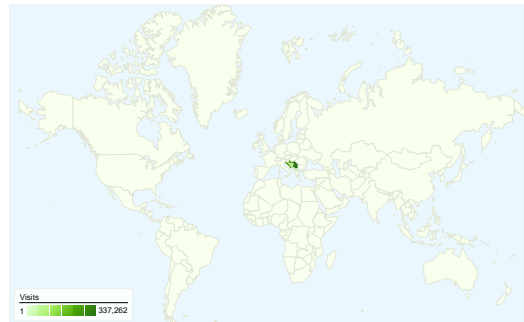

Visitors
 145,866

Content Overview

Pages	Pageviews	% Pageviews
/serije	404,646	14.67%
/	277,369	10.06%
/prijevod/last	216,830	7.86%
/serije/index/t	103,350	3.75%
/serije/index/s	65,230	2.37%

Traffic Sources Overview

- **Direct Traffic**
370,994.00 (55.09%)
- **Search Engines**
225,121.00 (33.43%)
- **Referring Sites**
77,325.00 (11.48%)
- **Other**
3 (> 0.00%)

Map Overlay

145,866 people visited this site

673,443 Visits

All traffic sources sent a total of 673,443 visits

- 55.09%** Direct Traffic
- 11.48%** Referring Sites
- 33.43%** Search Engines

- Direct Traffic**
370,994.00 (55.09%)
- Search Engines**
225,121.00 (33.43%)
- Referring Sites**
77,325.00 (11.48%)
- Other**
3 (> 0.00%)

Top Content

Pages	Pageviews	% Pageviews
/serije	404,646	14.67%
/	277,369	10.06%
/prijevod/last	216,830	7.86%
/serije/index/t	103,350	3.75%
/serije/index/s	65,230	2.37%

673,443 visits came from 110 countries/territories