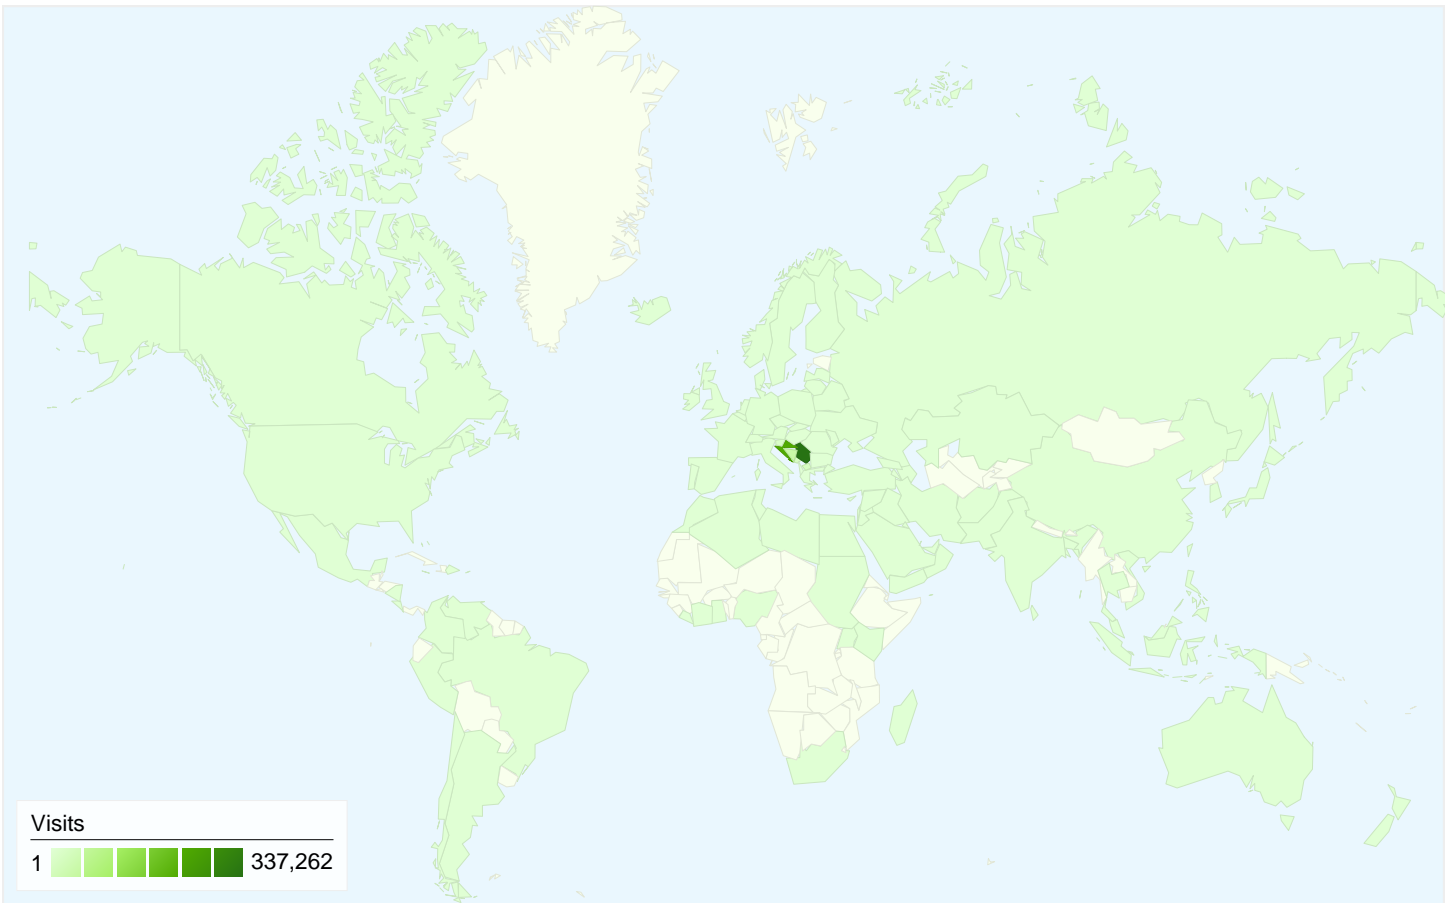

- **Direct Traffic**
370,994.00 (55.09%)
- **Search Engines**
225,121.00 (33.43%)
- **Referring Sites**
77,325.00 (11.48%)
- **Other**
3 (> 0.00%)

Map Overlay

145,866 people visited this site

673,443 Visits

All traffic sources sent a total of 673,443 visits

- 55.09%** Direct Traffic
- 11.48%** Referring Sites
- 33.43%** Search Engines

- Direct Traffic**
370,994.00 (55.09%)
- Search Engines**
225,121.00 (33.43%)
- Referring Sites**
77,325.00 (11.48%)
- Other**
3 (> 0.00%)

Pages on this site were viewed a total of 2,757,431 times

2,757,431 Pageviews

2,284,990 Unique Views

26.10% Bounce Rate

AdSense Performance

1,964,521 AdSense Page Impressions

\$16.97 AdSense Revenue

4,012,034 AdSense Unit Impressions

Top Content

Pages	Pageviews	% Pageviews
/serije	404,646	14.67%
/	277,369	10.06%
/prijevod/last	216,830	7.86%
/serije/index/t	103,350	3.75%
/serije/index/s	65,230	2.37%

673,443 visits came from 110 countries/territories