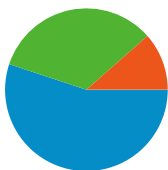

Site Usage

673,443 Visits

26.10% Bounce Rate

2,757,431 Pageviews

00:02:56 Avg. Time on Site

4.09 Pages/Visit

14.93% % New Visits

Visitors Overview

Visitors
 145,866

Content Overview

Pages	Pageviews	% Pageviews
/serije	404,646	14.67%
/	277,369	10.06%
/prijevod/last	216,830	7.86%
/serije/index/t	103,350	3.75%
/serije/index/s	65,230	2.37%

Traffic Sources Overview

All traffic sources sent a total of 673,443 visits

- 55.09%** Direct Traffic
- 11.48%** Referring Sites
- 33.43%** Search Engines

- Direct Traffic**
370,994.00 (55.09%)
- Search Engines**
225,121.00 (33.43%)
- Referring Sites**
77,325.00 (11.48%)
- Other**
3 (> 0.00%)

Top Content

Pages	Pageviews	% Pageviews
/serije	404,646	14.67%
/	277,369	10.06%
/prijevod/last	216,830	7.86%
/serije/index/t	103,350	3.75%
/serije/index/s	65,230	2.37%

673,443 visits came from 110 countries/territories