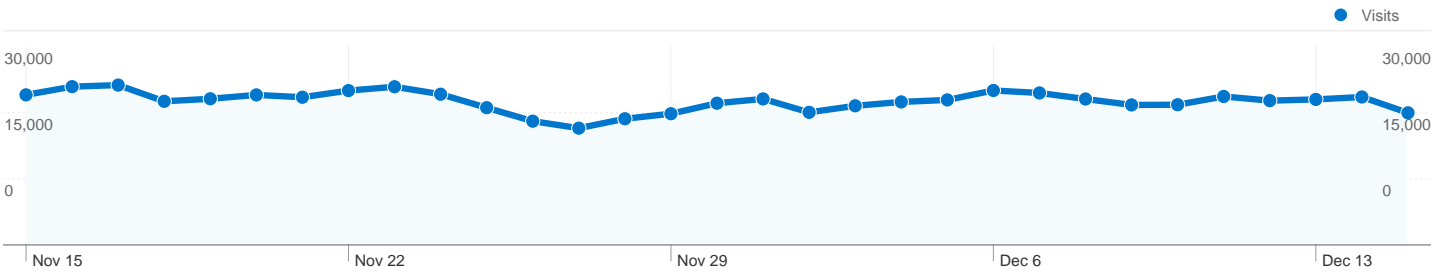

Site Usage

673,443 Visits

26.10% Bounce Rate

2,757,431 Pageviews

00:02:56 Avg. Time on Site

4.09 Pages/Visit

14.93% % New Visits

Visitors Overview

Visitors
 145,866

Content Overview

Pages	Pageviews	% Pageviews
/serije	404,646	14.67%
/	277,369	10.06%
/prijevod/last	216,830	7.86%
/serije/index/t	103,350	3.75%
/serije/index/s	65,230	2.37%

Traffic Sources Overview

145,866 Absolute Unique Visitors

2,757,431 Pageviews

4.09 Average Pageviews

00:02:56 Time on Site

26.10% Bounce Rate

14.93% New Visits

Technical Profile

Browser	Visits	% visits	Connection Speed	Visits	% visits
Firefox	373,258	55.43%	DSL	390,016	57.91%
Chrome	133,992	19.90%	Cable	154,794	22.99%
Internet Explorer	76,505	11.36%	Unknown	110,624	16.43%
Opera	76,467	11.35%	T1	14,190	2.11%
Safari	11,131	1.65%	Dialup	3,576	0.53%

All traffic sources sent a total of 673,443 visits

- 55.09%** Direct Traffic
- 11.48%** Referring Sites
- 33.43%** Search Engines

- Direct Traffic**
370,994.00 (55.09%)
- Search Engines**
225,121.00 (33.43%)
- Referring Sites**
77,325.00 (11.48%)
- Other**
3 (> 0.00%)