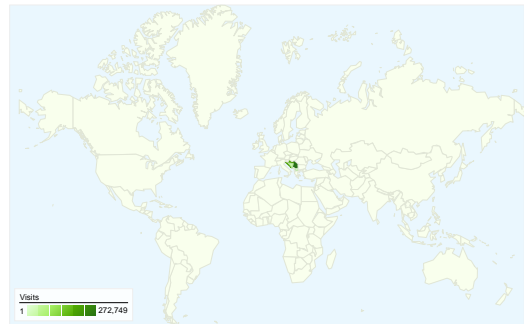

Visitors
130,312

Content Overview

Pages	Pageviews	% Pageviews
/serije	312,432	14.20%
/	228,843	10.40%
/prijevod/last	155,327	7.06%
/serije/index/t	79,060	3.59%
/serije/index/s	42,581	1.94%

Traffic Sources Overview

- **Direct Traffic**
291,547.00 (53.94%)
- **Search Engines**
183,844.00 (34.01%)
- **Referring Sites**
65,085.00 (12.04%)
- **Other**
4 (> 0.00%)

Map Overlay

130,312 people visited this site

540,480 Visits

All traffic sources sent a total of 540,480 visits

-  53.94% Direct Traffic
-  12.04% Referring Sites
-  34.01% Search Engines

- **Direct Traffic**
291,547.00 (53.94%)
- **Search Engines**
183,844.00 (34.01%)
- **Referring Sites**
65,085.00 (12.04%)
- **Other**
4 (> 0.00%)

Top Content

Pages	Pageviews	% Pageviews
/serije	312,432	14.20%
/	228,843	10.40%
/prijevod/last	155,327	7.06%
/serije/index/t	79,060	3.59%
/serije/index/s	42,581	1.94%

540,480 visits came from 104 countries/territories