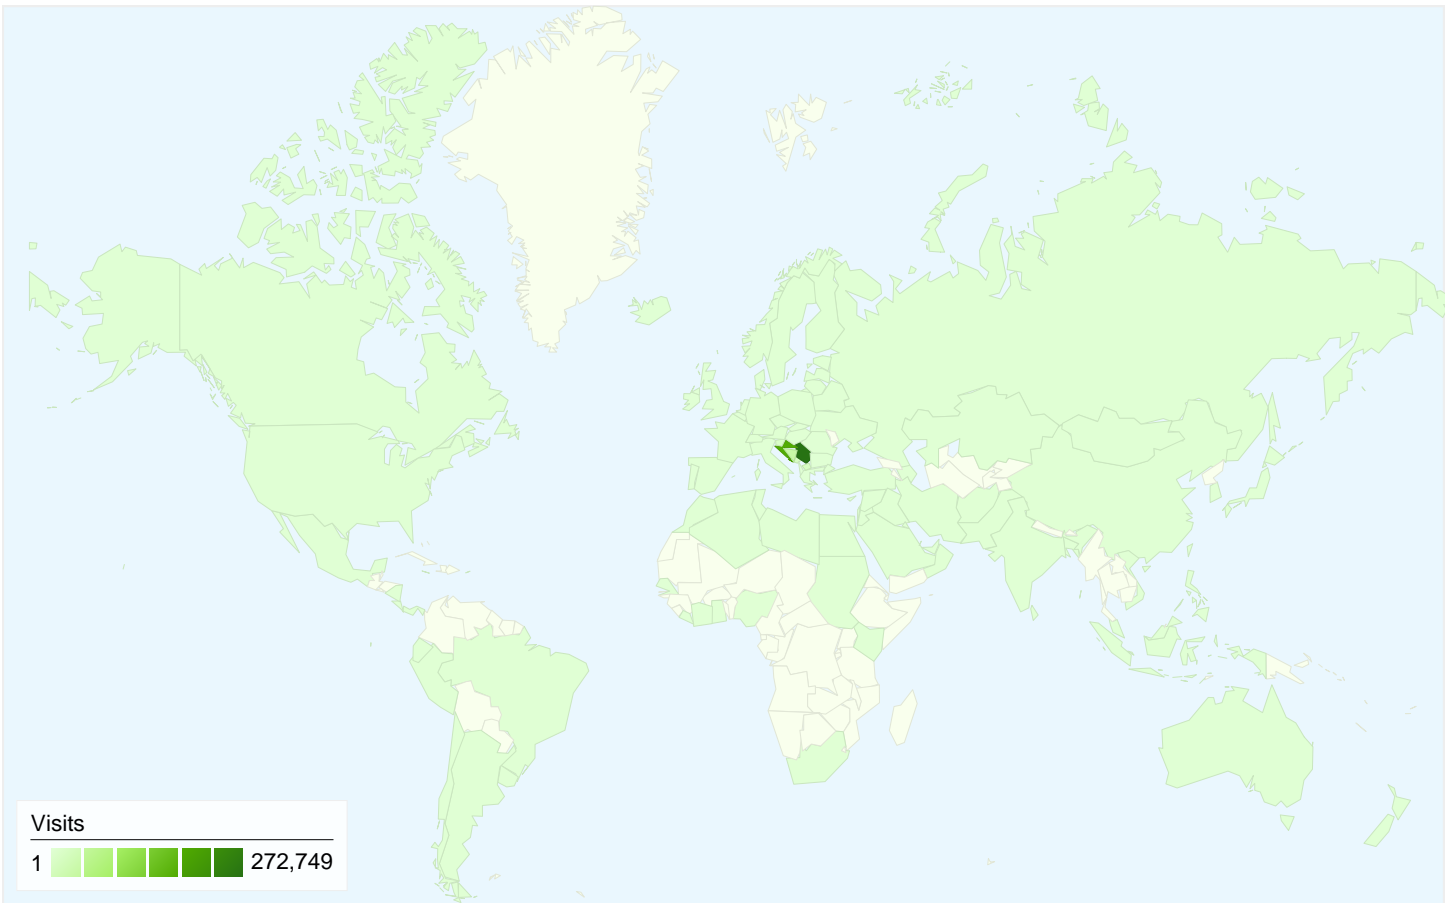

- **Direct Traffic**
291,547.00 (53.94%)
- **Search Engines**
183,844.00 (34.01%)
- **Referring Sites**
65,085.00 (12.04%)
- **Other**
4 (> 0.00%)

Map Overlay

130,312 people visited this site

540,480 Visits

All traffic sources sent a total of 540,480 visits

-  53.94% Direct Traffic
-  12.04% Referring Sites
-  34.01% Search Engines

- **Direct Traffic**
291,547.00 (53.94%)
- **Search Engines**
183,844.00 (34.01%)
- **Referring Sites**
65,085.00 (12.04%)
- **Other**
4 (> 0.00%)

Pages on this site were viewed a total of 2,199,611 times

2,199,611 Pageviews

1,809,628 Unique Views

28.77% Bounce Rate

AdSense Performance

1,472,154 AdSense Page Impressions

\$9.61 AdSense Revenue

3,020,551 AdSense Unit Impressions

Top Content

Pages	Pageviews	% Pageviews
/serije	312,432	14.20%
/	228,843	10.40%
/prijevod/last	155,327	7.06%
/serije/index/t	79,060	3.59%
/serije/index/s	42,581	1.94%

540,480 visits came from 104 countries/territories