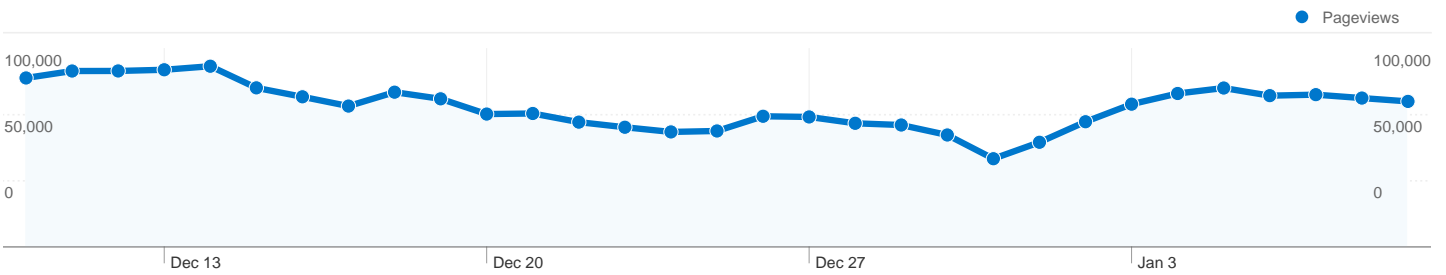

Site Usage

540,480 Visits

28.77% Bounce Rate

2,199,611 Pageviews

00:02:53 Avg. Time on Site

4.07 Pages/Visit

15.95% % New Visits

Visitors Overview

All traffic sources sent a total of 540,480 visits

-  53.94% Direct Traffic
-  12.04% Referring Sites
-  34.01% Search Engines

- **Direct Traffic**
291,547.00 (53.94%)
- **Search Engines**
183,844.00 (34.01%)
- **Referring Sites**
65,085.00 (12.04%)
- **Other**
4 (> 0.00%)

Pages on this site were viewed a total of 2,199,611 times

2,199,611 Pageviews

1,809,628 Unique Views

28.77% Bounce Rate

AdSense Performance

1,472,154 AdSense Page Impressions

\$9.61 AdSense Revenue

3,020,551 AdSense Unit Impressions