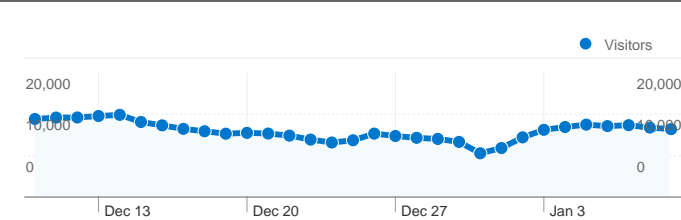

Site Usage

540,480 Visits

28.77% Bounce Rate

2,199,611 Pageviews

00:02:53 Avg. Time on Site

4.07 Pages/Visit

15.95% % New Visits

Visitors Overview

Visitors
130,312

Content Overview

Pages	Pageviews	% Pageviews
/serije	312,432	14.20%
/	228,843	10.40%
/prijevod/last	155,327	7.06%
/serije/index/t	79,060	3.59%
/serije/index/s	42,581	1.94%

Traffic Sources Overview

All traffic sources sent a total of 540,480 visits

-  53.94% Direct Traffic
-  12.04% Referring Sites
-  34.01% Search Engines

- **Direct Traffic**
291,547.00 (53.94%)
- **Search Engines**
183,844.00 (34.01%)
- **Referring Sites**
65,085.00 (12.04%)
- **Other**
4 (> 0.00%)

Pages on this site were viewed a total of 2,199,611 times

2,199,611 Pageviews

1,809,628 Unique Views

28.77% Bounce Rate

AdSense Performance

1,472,154 AdSense Page Impressions

\$9.61 AdSense Revenue

3,020,551 AdSense Unit Impressions