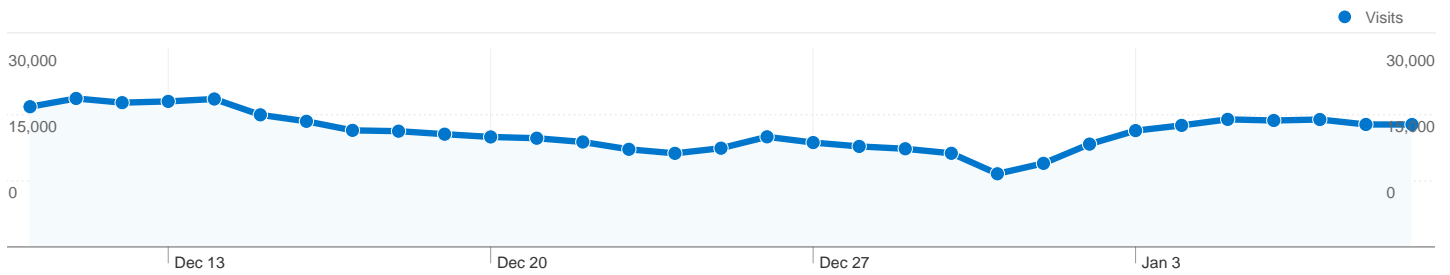

Site Usage

540,480 Visits

28.77% Bounce Rate

2,199,611 Pageviews

00:02:53 Avg. Time on Site

4.07 Pages/Visit

15.95% % New Visits

Visitors Overview

Visitors
130,312

Content Overview

Pages	Pageviews	% Pageviews
/serije	312,432	14.20%
/	228,843	10.40%
/prijevod/last	155,327	7.06%
/serije/index/t	79,060	3.59%
/serije/index/s	42,581	1.94%

Traffic Sources Overview

130,312 Absolute Unique Visitors

2,199,611 Pageviews

4.07 Average Pageviews

00:02:53 Time on Site

28.77% Bounce Rate

15.95% New Visits

Technical Profile

Browser	Visits	% visits	Connection Speed	Visits	% visits
Firefox	293,178	54.24%	DSL	315,558	58.38%
Chrome	110,721	20.49%	Cable	123,781	22.90%
Opera	66,227	12.25%	Unknown	89,145	16.49%
Internet Explorer	59,196	10.95%	T1	9,210	1.70%
Safari	9,508	1.76%	Dialup	2,663	0.49%

All traffic sources sent a total of 540,480 visits

-  53.94% Direct Traffic
-  12.04% Referring Sites
-  34.01% Search Engines

- **Direct Traffic**
291,547.00 (53.94%)
- **Search Engines**
183,844.00 (34.01%)
- **Referring Sites**
65,085.00 (12.04%)
- **Other**
4 (> 0.00%)