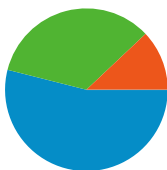

Site Usage

540,480 Visits

28.77% Bounce Rate

2,199,611 Pageviews

00:02:53 Avg. Time on Site

4.07 Pages/Visit

15.95% % New Visits

Visitors Overview

Visitors
130,312

Content Overview

Pages	Pageviews	% Pageviews
/serije	312,432	14.20%
/	228,843	10.40%
/prijevod/last	155,327	7.06%
/serije/index/t	79,060	3.59%
/serije/index/s	42,581	1.94%

Traffic Sources Overview

All traffic sources sent a total of 540,480 visits

-  53.94% Direct Traffic
-  12.04% Referring Sites
-  34.01% Search Engines

- **Direct Traffic**
291,547.00 (53.94%)
- **Search Engines**
183,844.00 (34.01%)
- **Referring Sites**
65,085.00 (12.04%)
- **Other**
4 (> 0.00%)

Top Content

Pages	Pageviews	% Pageviews
/serije	312,432	14.20%
/	228,843	10.40%
/prijevod/last	155,327	7.06%
/serije/index/t	79,060	3.59%
/serije/index/s	42,581	1.94%

540,480 visits came from 104 countries/territories