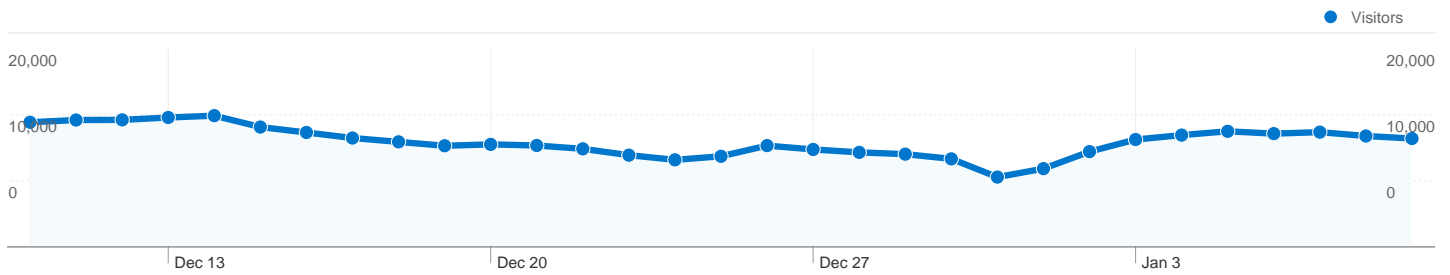

Site Usage

540,480 Visits

28.77% Bounce Rate

2,199,611 Pageviews

00:02:53 Avg. Time on Site

4.07 Pages/Visit

15.95% % New Visits

Visitors Overview

Visitors
130,312

Content Overview

Pages	Pageviews	% Pageviews
/serije	312,432	14.20%
/	228,843	10.40%
/prijevod/last	155,327	7.06%
/serije/index/t	79,060	3.59%
/serije/index/s	42,581	1.94%

Traffic Sources Overview

- **Direct Traffic**
291,547.00 (53.94%)
- **Search Engines**
183,844.00 (34.01%)
- **Referring Sites**
65,085.00 (12.04%)
- **Other**
4 (> 0.00%)

Map Overlay

130,312 people visited this site

540,480 Visits

All traffic sources sent a total of 540,480 visits

-  53.94% Direct Traffic
-  12.04% Referring Sites
-  34.01% Search Engines

- **Direct Traffic**
291,547.00 (53.94%)
- **Search Engines**
183,844.00 (34.01%)
- **Referring Sites**
65,085.00 (12.04%)
- **Other**
4 (> 0.00%)