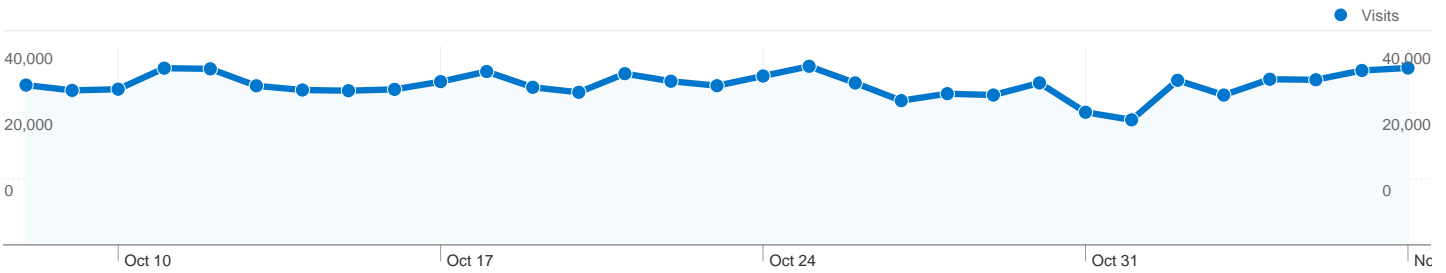

Site Usage

Visitors Overview

Content Overview

Pages	Pageviews	% Pageviews
/serije	563,682	13.91%
/	383,651	9.47%
/prijevod/last	341,613	8.43%
/serije/index/t	169,109	4.17%
/serije/index/h	72,835	1.80%

Traffic Sources Overview

Map Overlay

205,952 people visited this site

1,000,216 Visits

205,952 Absolute Unique Visitors

4,052,934 Pageviews

4.05 Average Pageviews

00:03:08 Time on Site

26.70% Bounce Rate

14.31% New Visits

Technical Profile

Browser	Visits	% visits
Firefox	485,456	48.54%
Chrome	291,383	29.13%
Opera	108,923	10.89%
Internet Explorer	95,207	9.52%
Safari	15,830	1.58%

Traffic Sources Overview

Comparing to: Site

All traffic sources sent a total of 1,000,216 visits

55.01% Direct Traffic

6.85% Referring Sites

38.14% Search Engines

- **Direct Traffic**
550,200.00 (55.01%)
- **Search Engines**
381,479.00 (38.14%)
- **Referring Sites**
68,536.00 (6.85%)
- **Other**
1 (> 0.00%)