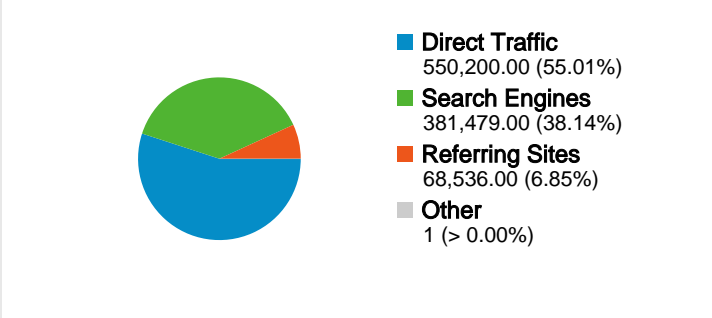

Site Usage

Visitors Overview

Content Overview

Pages	Pageviews	% Pageviews
/serije	563,682	13.91%
/	383,651	9.47%
/prijevod/last	341,613	8.43%
/serije/index/t	169,109	4.17%
/serije/index/h	72,835	1.80%

Traffic Sources Overview

Map Overlay

205,952 people visited this site

1,000,216 Visits

205,952 Absolute Unique Visitors

4,052,934 Pageviews

4.05 Average Pageviews

00:03:08 Time on Site

26.70% Bounce Rate

All traffic sources sent a total of 1,000,216 visits

55.01% Direct Traffic

6.85% Referring Sites

38.14% Search Engines

- **Direct Traffic**
550,200.00 (55.01%)
- **Search Engines**
381,479.00 (38.14%)
- **Referring Sites**
68,536.00 (6.85%)
- **Other**
1 (> 0.00%)

Top Content

Pages	Pageviews	% Pageviews
/serije	563,682	13.91%
/	383,651	9.47%
/prijevod/last	341,613	8.43%
/serije/index/t	169,109	4.17%
/serije/index/h	72,835	1.80%

1,000,216 visits came from 102 countries/territories