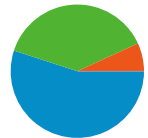

14.31% New Visits

Technical Profile

Browser	Visits	% visits
Firefox	485,456	48.54%
Chrome	291,383	29.13%
Opera	108,923	10.89%
Internet Explorer	95,207	9.52%
Safari	15,830	1.58%

Traffic Sources Overview

Comparing to: Site

All traffic sources sent a total of 1,000,216 visits

55.01% Direct Traffic

6.85% Referring Sites

38.14% Search Engines

- **Direct Traffic**
550,200.00 (55.01%)
- **Search Engines**
381,479.00 (38.14%)
- **Referring Sites**
68,536.00 (6.85%)
- **Other**
1 (> 0.00%)