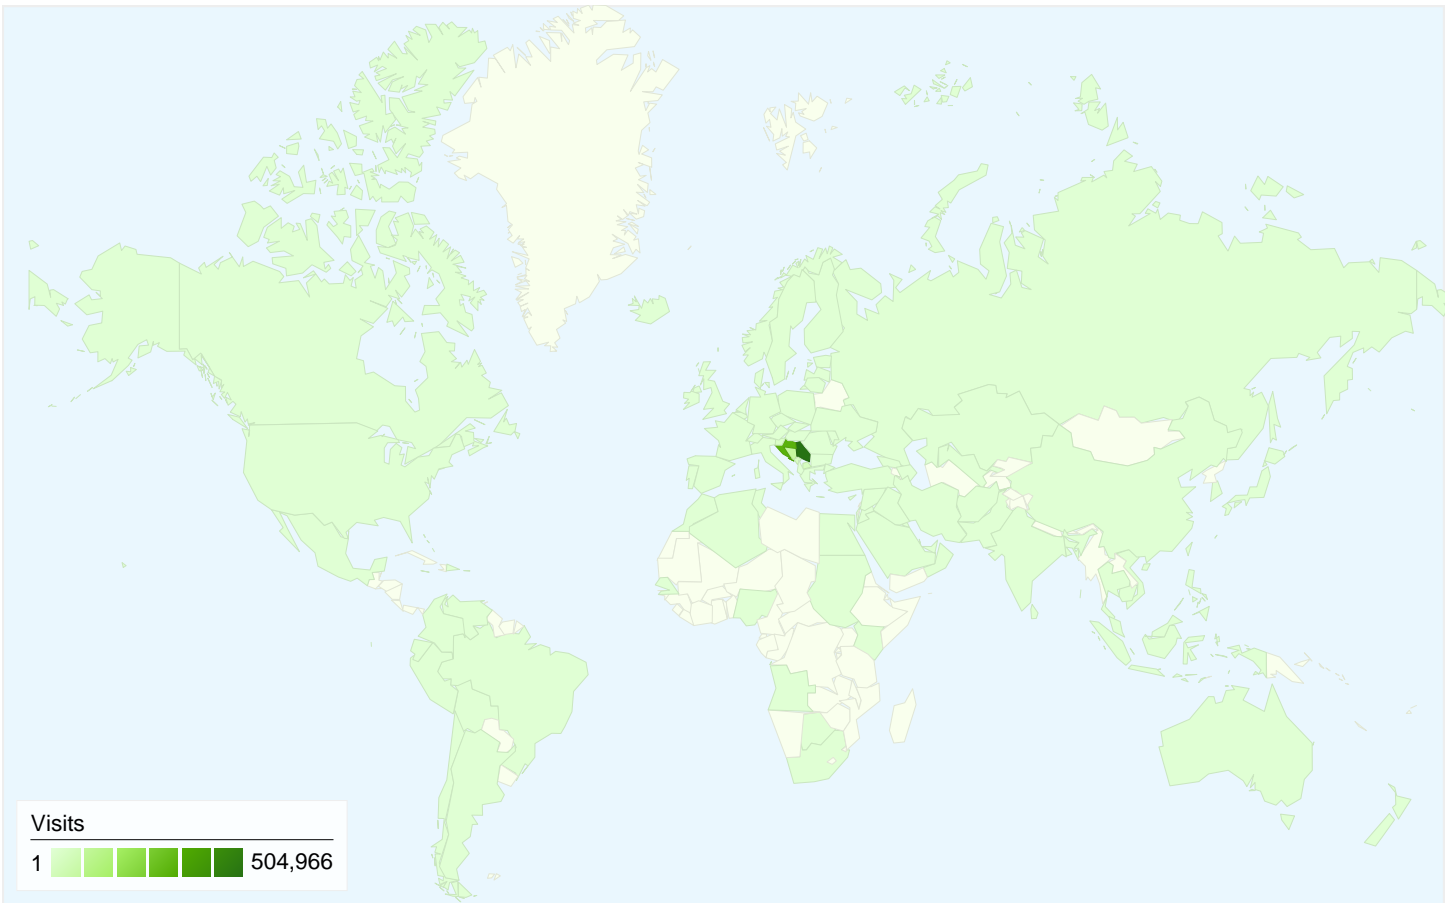

Map Overlay

205,952 people visited this site

1,000,216 Visits

205,952 Absolute Unique Visitors

4,052,934 Pageviews

4.05 Average Pageviews

00:03:08 Time on Site

26.70% Bounce Rate

All traffic sources sent a total of 1,000,216 visits

55.01% Direct Traffic

6.85% Referring Sites

38.14% Search Engines

- **Direct Traffic**
550,200.00 (55.01%)
- **Search Engines**
381,479.00 (38.14%)
- **Referring Sites**
68,536.00 (6.85%)
- **Other**
1 (> 0.00%)

Pages on this site were viewed a total of 4,052,934 times

4,052,934 Pageviews

3,342,336 Unique Views

26.70% Bounce Rate

AdSense Performance

2 AdSense Page Impressions

\$0.00 AdSense Revenue

2 AdSense Unit Impressions

Top Content

Pages	Pageviews	% Pageviews
/serije	563,682	13.91%
/	383,651	9.47%
/prijevod/last	341,613	8.43%
/serije/index/t	169,109	4.17%
/serije/index/h	72,835	1.80%

1,000,216 visits came from 102 countries/territories