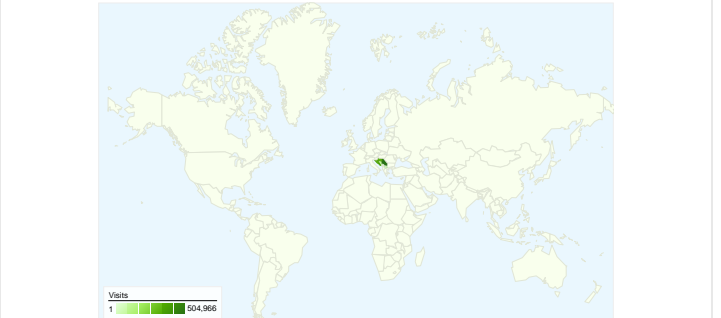

Site Usage

Visitors Overview

Content Overview

Pages	Pageviews	% Pageviews
/serije	563,682	13.91%
/	383,651	9.47%
/prijevod/last	341,613	8.43%
/serije/index/t	169,109	4.17%
/serije/index/h	72,835	1.80%

Traffic Sources Overview

Map Overlay

205,952 people visited this site

1,000,216 Visits

205,952 Absolute Unique Visitors

4,052,934 Pageviews

4.05 Average Pageviews

00:03:08 Time on Site

26.70% Bounce Rate

All traffic sources sent a total of 1,000,216 visits

55.01% Direct Traffic

6.85% Referring Sites

38.14% Search Engines

- **Direct Traffic**
550,200.00 (55.01%)
- **Search Engines**
381,479.00 (38.14%)
- **Referring Sites**
68,536.00 (6.85%)
- **Other**
1 (> 0.00%)

Top Content

Pages	Pageviews	% Pageviews
/serije	563,682	13.91%
/	383,651	9.47%
/prijevod/last	341,613	8.43%
/serije/index/t	169,109	4.17%
/serije/index/h	72,835	1.80%

1,000,216 visits came from 102 countries/territories