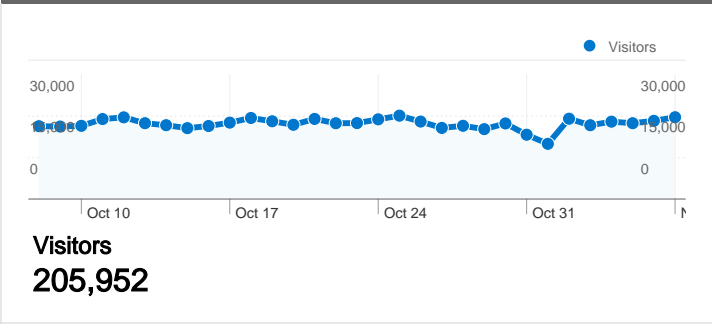

Site Usage

Visitors Overview

Content Overview

Pages	Pageviews	% Pageviews
/serije	563,682	13.91%
/	383,651	9.47%
/prijevod/last	341,613	8.43%
/serije/index/t	169,109	4.17%
/serije/index/h	72,835	1.80%

Traffic Sources Overview

Map Overlay

205,952 people visited this site

1,000,216 Visits

205,952 Absolute Unique Visitors

4,052,934 Pageviews

4.05 Average Pageviews

00:03:08 Time on Site

26.70% Bounce Rate

All traffic sources sent a total of 1,000,216 visits

55.01% Direct Traffic

6.85% Referring Sites

38.14% Search Engines

- **Direct Traffic**
550,200.00 (55.01%)
- **Search Engines**
381,479.00 (38.14%)
- **Referring Sites**
68,536.00 (6.85%)
- **Other**
1 (> 0.00%)

Pages on this site were viewed a total of 4,052,934 times

4,052,934 Pageviews

3,342,336 Unique Views

26.70% Bounce Rate

AdSense Performance

2 AdSense Page Impressions

\$0.00 AdSense Revenue

2 AdSense Unit Impressions