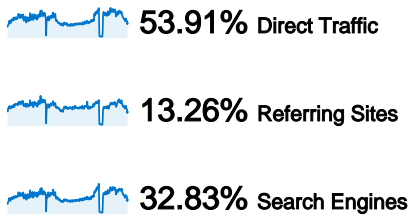

**Site Usage**

**5,798,754** Visits

**28.85%** Bounce Rate

**22,205,333** Pageviews

**00:03:00** Avg. Time on Site

**3.83** Pages/Visit

**16.18%** % New Visits

**Visitors Overview**

**Traffic Sources Overview**

**Map Overlay**

## 977,837 people visited this site

**5,798,754** Visits

**977,837** Absolute Unique Visitors

**22,205,333** Pageviews

**3.83** Average Pageviews

**00:03:00** Time on Site

**28.85%** Bounce Rate

**16.18%** New Visits

## Technical Profile

Browser	Visits	% visits
Firefox	3,345,692	57.70%
Chrome	858,739	14.81%
Internet Explorer	750,734	12.95%
Opera	723,977	12.49%
Safari	96,400	1.66%

All traffic sources sent a total of 5,798,754 visits