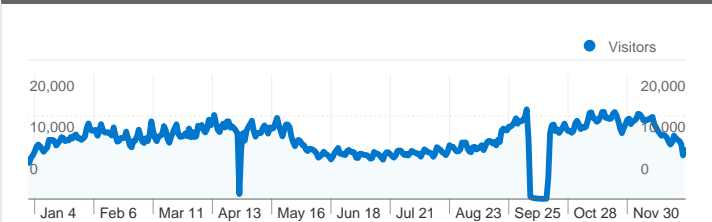

**Site Usage**

**5,798,754** Visits

**28.85%** Bounce Rate

**22,205,333** Pageviews

**00:03:00** Avg. Time on Site

**3.83** Pages/Visit

**16.18%** % New Visits

**Visitors Overview**

**Visitors**  
**977,837**

**Content Overview**

Pages	Pageviews	% Pageviews
/serije	2,389,536	10.76%
/	2,332,219	10.50%
/index.php?izbor=serije	1,270,369	5.72%
/prijevod/last	1,156,342	5.21%
/index.php?izbor=zadnje	779,752	3.51%

## 977,837 people visited this site

**5,798,754** Visits

**977,837** Absolute Unique Visitors

**22,205,333** Pageviews

**3.83** Average Pageviews

**00:03:00** Time on Site

**28.85%** Bounce Rate

**16.18%** New Visits

Pages on this site were viewed a total of 22,205,333 times

 22,205,333 Pageviews

 18,220,048 Unique Views

 28.85% Bounce Rate