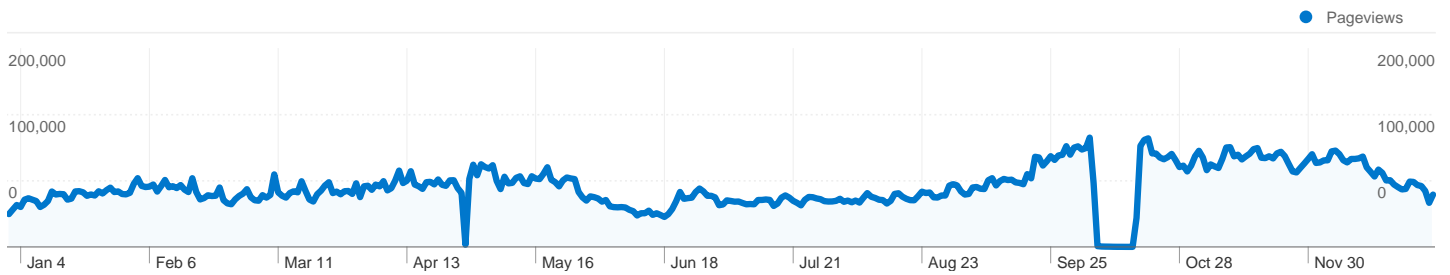

## 977,837 people visited this site

**5,798,754** Visits

**977,837** Absolute Unique Visitors

**22,205,333** Pageviews

**3.83** Average Pageviews

**00:03:00** Time on Site

**28.85%** Bounce Rate

**16.18%** New Visits

## Technical Profile

Browser	Visits	% visits
Firefox	3,345,692	57.70%
Chrome	858,739	14.81%
Internet Explorer	750,734	12.95%
Opera	723,977	12.49%
Safari	96,400	1.66%

All traffic sources sent a total of 5,798,754 visits

Pages on this site were viewed a total of 22,205,333 times

 22,205,333 Pageviews

 18,220,048 Unique Views

 28.85% Bounce Rate