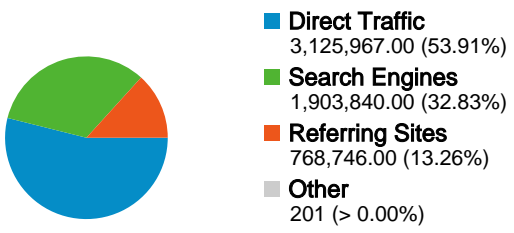

Traffic Sources Overview