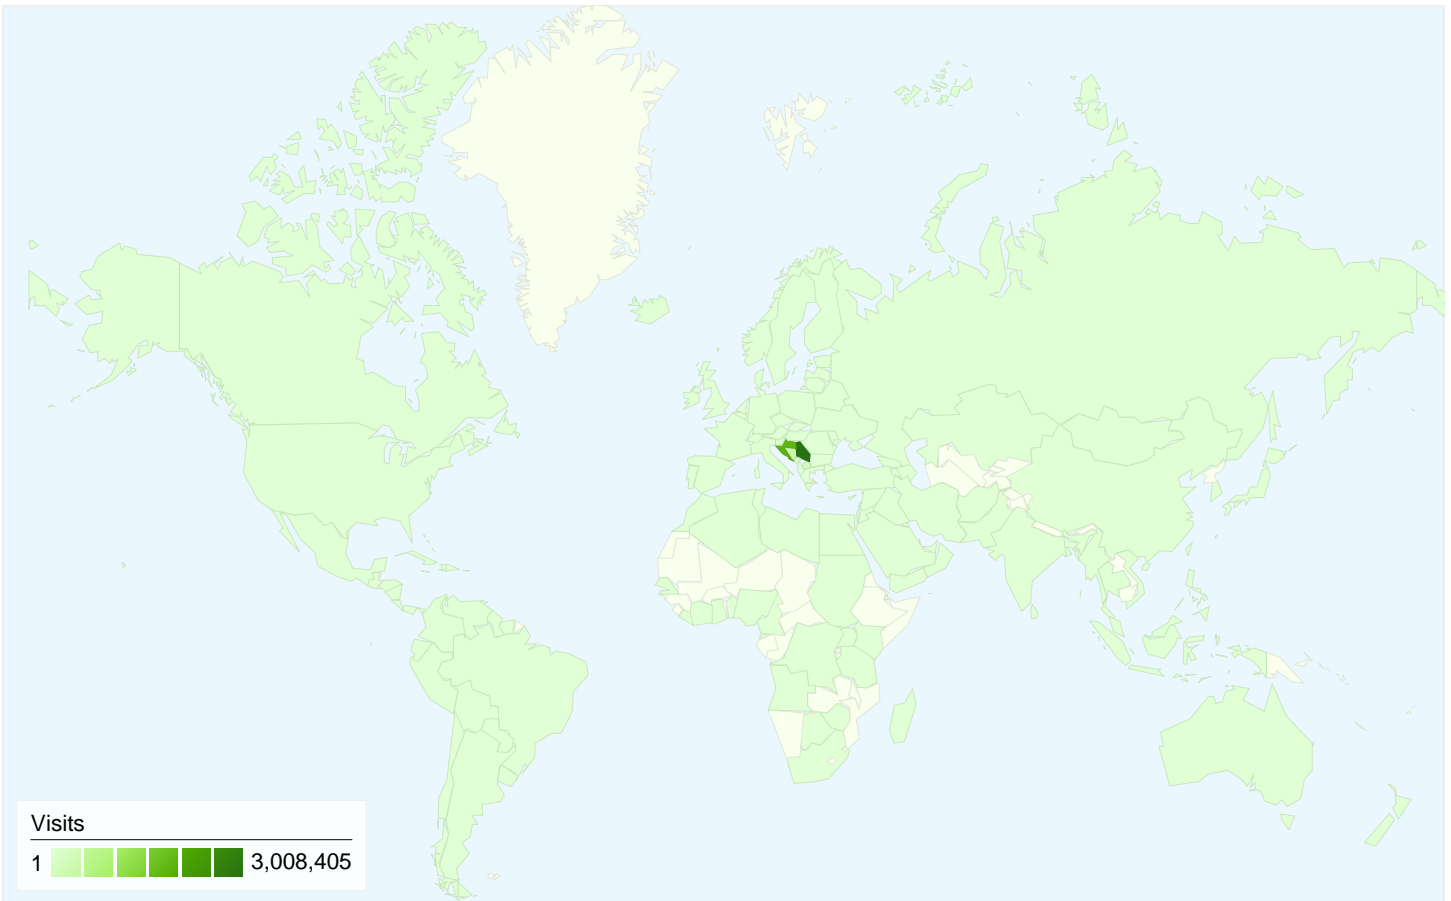

Pages on this site were viewed a total of 22,205,333 times

 22,205,333 Pageviews

 18,220,048 Unique Views

 28.85% Bounce Rate

## AdSense Performance

 14,305,752 AdSense Page Impressions

 \$208.41 AdSense Revenue

 29,605,504 AdSense Unit Impressions

## Top Content

Pages	Pageviews	% Pageviews
/serije	2,389,536	10.76%
/	2,332,219	10.50%
/index.php?izbor=serije	1,270,369	5.72%
/prijevod/last	1,156,342	5.21%
/index.php?izbor=zadnje	779,752	3.51%

**5,798,754 visits came from 142 countries/territories**

Site Usage

Country/Territory	Visits	Pages/Visit	Avg. Time on Site	% New Visits	Bounce Rate
<b>Visits</b> <b>5,798,754</b> % of Site Total: 100.00%	<b>Pages/Visit</b> <b>3.83</b> Site Avg: 3.83 (0.00%)	<b>Avg. Time on Site</b> <b>00:03:00</b> Site Avg: 00:03:00 (0.00%)	<b>% New Visits</b> <b>16.22%</b> Site Avg: 16.18% (0.22%)	<b>Bounce Rate</b> <b>28.85%</b> Site Avg: 28.85% (0.00%)	
Serbia	3,008,405	3.67	00:03:01	14.82%	30.58%
Croatia	1,848,078	4.14	00:03:00	17.73%	26.25%
Bosnia and Herzegovina	378,824	4.03	00:03:23	18.25%	28.81%
Macedonia [FYROM]	170,084	3.35	00:02:08	18.64%	25.18%
Montenegro	139,009	3.83	00:02:56	15.57%	28.33%
Slovenia	118,397	3.66	00:02:27	11.49%	26.94%
Austria	22,074	3.29	00:03:01	17.40%	28.84%
Germany	16,038	3.44	00:02:45	22.11%	27.20%
(not set)	13,859	4.30	00:09:02	16.02%	34.37%