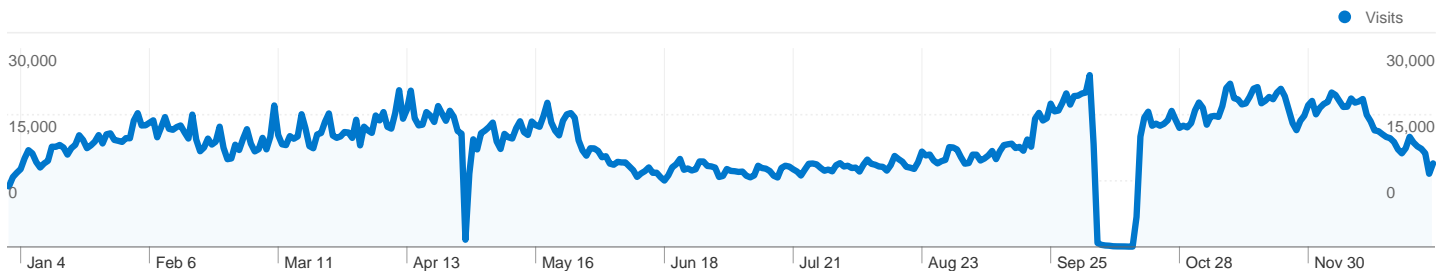

All traffic sources sent a total of 5,798,754 visits