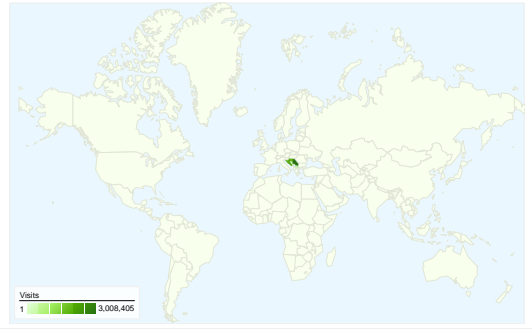

**Visitors**  
**977,837**

**Content Overview**

Pages	Pageviews	% Pageviews
/serije	2,389,536	10.76%
/	2,332,219	10.50%
/index.php?izbor=serije	1,270,369	5.72%
/prijevod/last	1,156,342	5.21%
/index.php?izbor=zadnje	779,752	3.51%

**Traffic Sources Overview**

**Map Overlay**

## 977,837 people visited this site

**5,798,754** Visits

**977,837** Absolute Unique Visitors

**22,205,333** Pageviews

**3.83** Average Pageviews

**00:03:00** Time on Site

**28.85%** Bounce Rate

**16.18%** New Visits

## Top Content

Pages	Pageviews	% Pageviews
/serije	2,389,536	10.76%
/	2,332,219	10.50%
/index.php?izbor=serije	1,270,369	5.72%
/prijevod/last	1,156,342	5.21%
/index.php?izbor=zadnje	779,752	3.51%

**5,798,754 visits came from 142 countries/territories**